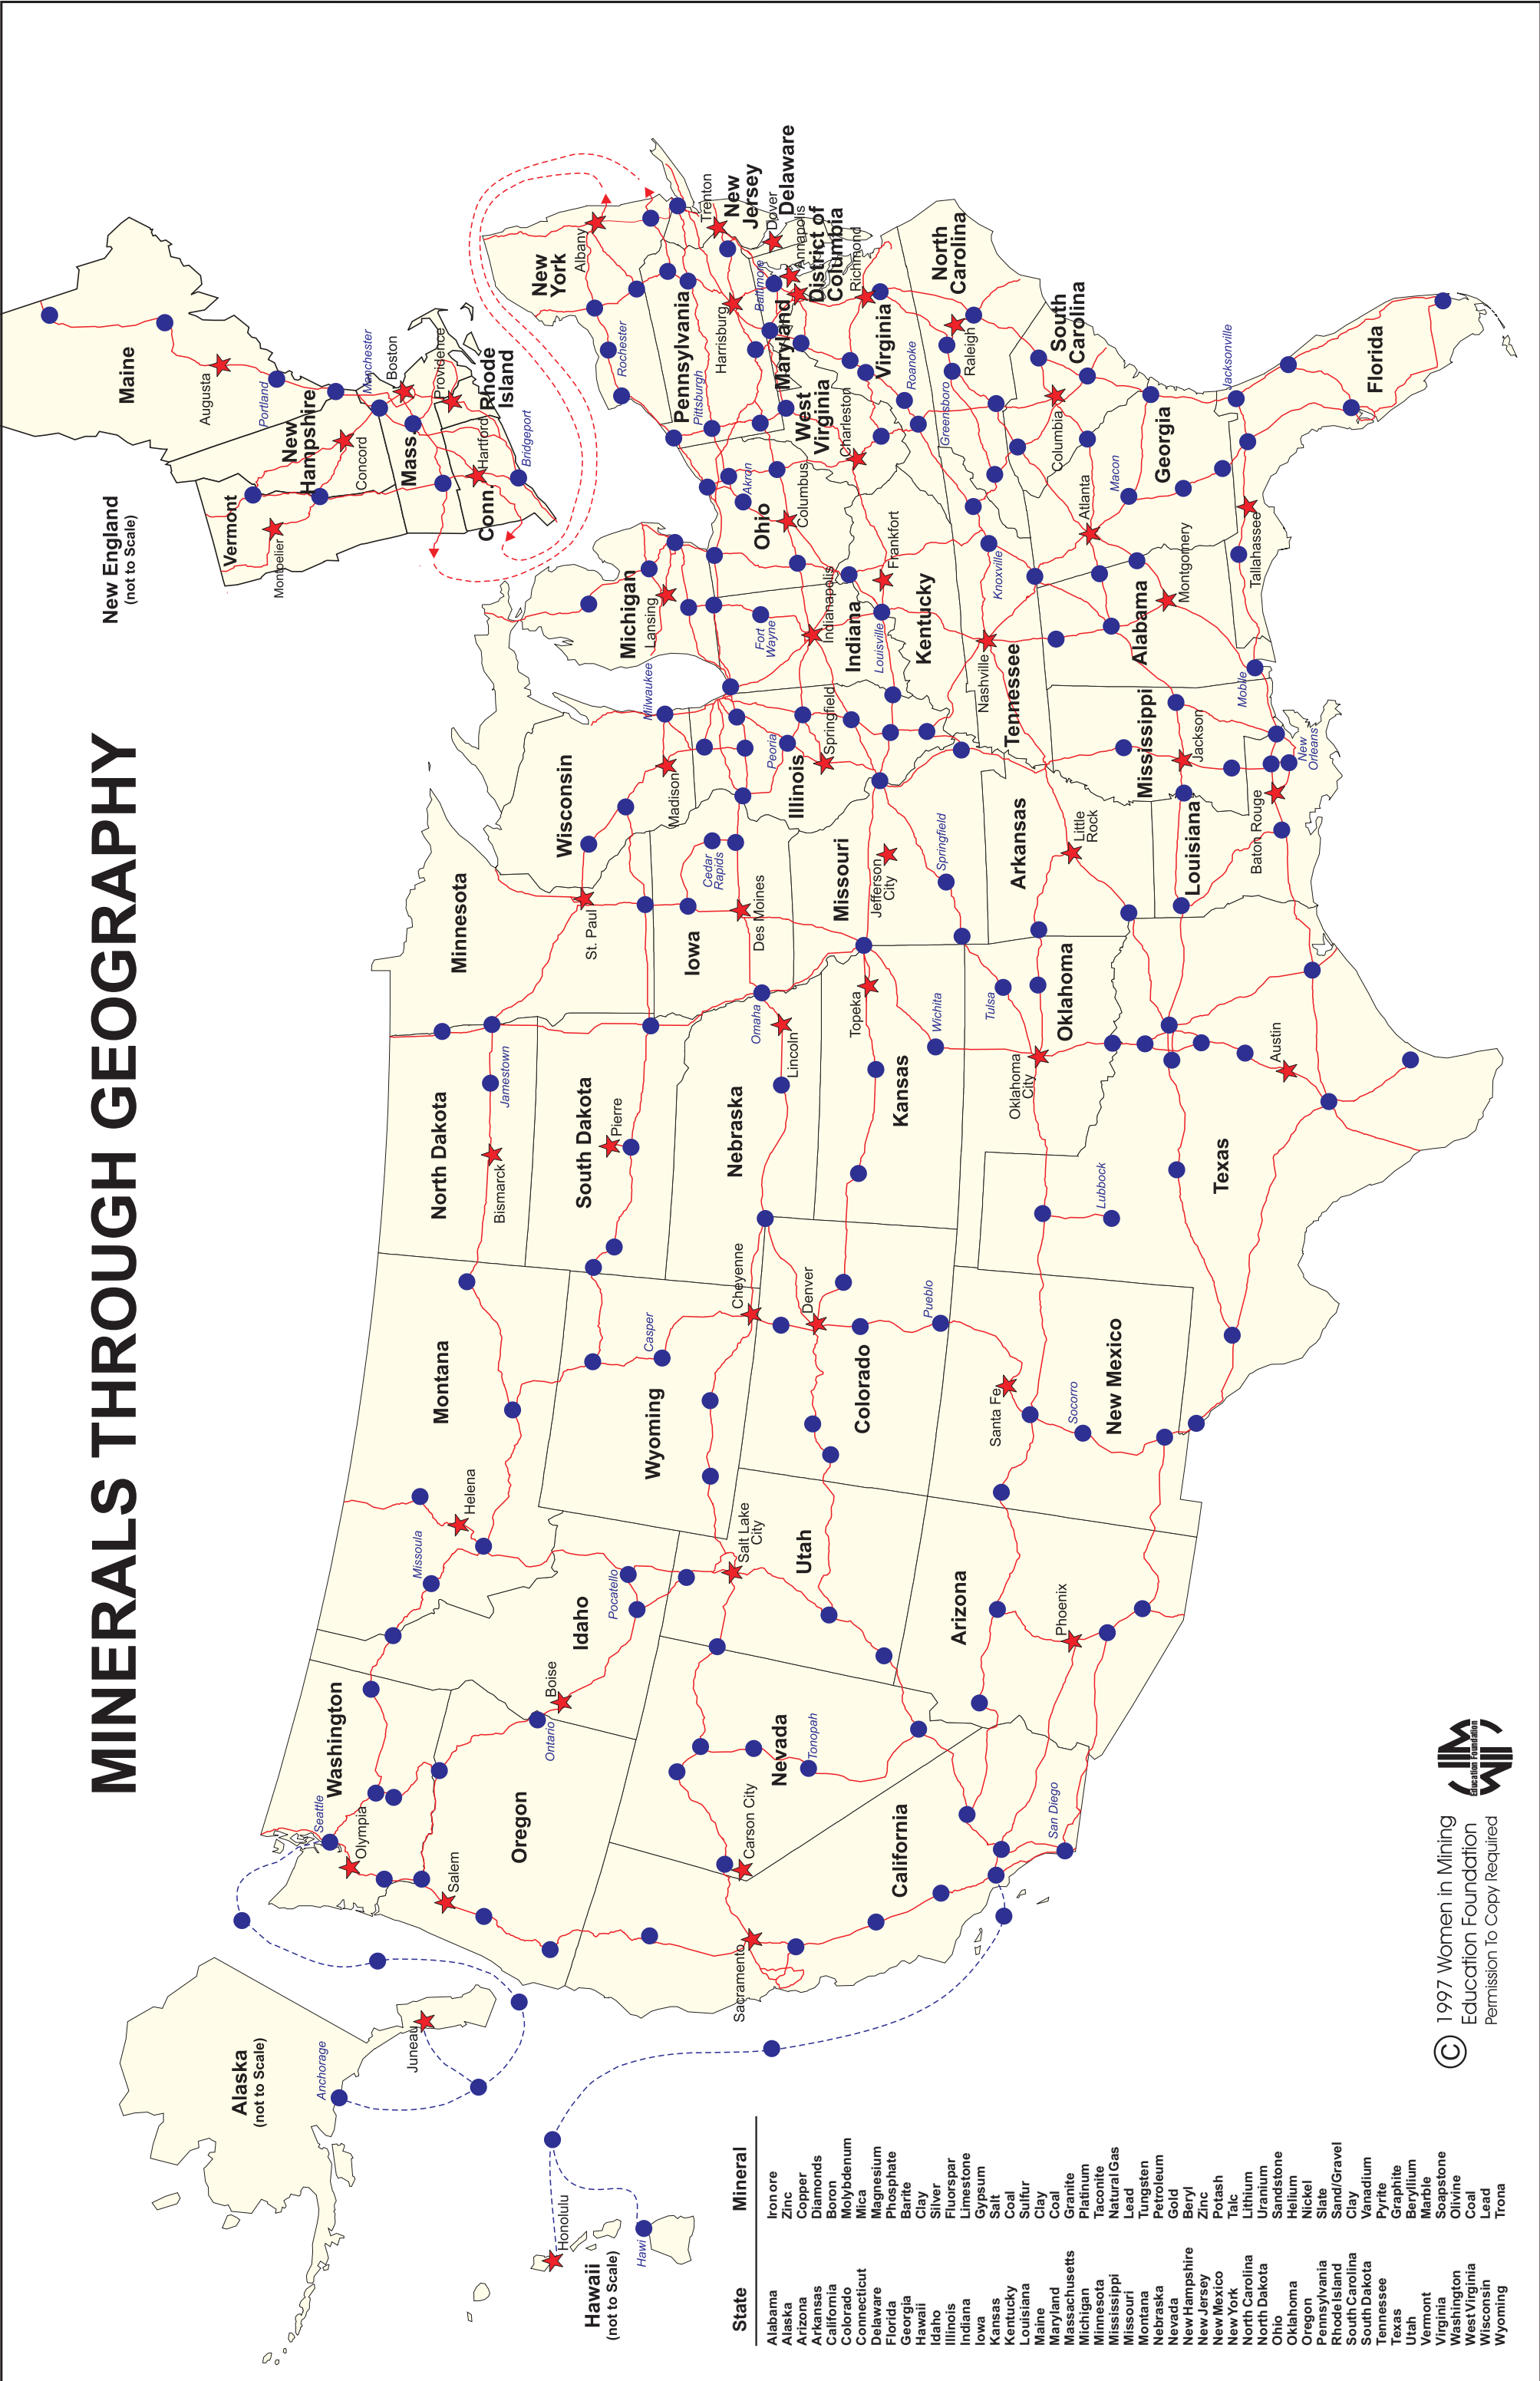

MINERALS THROUGH GEOGRAPHY

New England
(not to scale)

Alaska
(not to scale)

Hawaii
(not to scale)

State	Mineral
Alabama	Iron ore
Alaska	Zinc
Arizona	Copper
Arkansas	Diamonds
California	Boron
Colorado	Molybdenum
Connecticut	Mica
Delaware	Magnesium
Florida	Phosphate
Georgia	Barite
Hawaii	Clay
Idaho	Silver
Illinois	Fluorspar
Indiana	Limestone
Iowa	Gypsum
Kansas	Salt
Kentucky	Coal
Louisiana	Sulfur
Maine	Clay
Maryland	Coal
Massachusetts	Granite
Michigan	Platinum
Minnesota	Taconite
Mississippi	Natural Gas
Missouri	Lead
Montana	Tungsten
Nebraska	Petroleum
Nevada	Gold
New Hampshire	Beryl
New Jersey	Zinc
New Mexico	Potash
New York	Talc
North Carolina	Lithium
North Dakota	Uranium
Ohio	Sandstone
Oklahoma	Helium
Oregon	Nickel
Pennsylvania	Sand/Gravel
Rhode Island	Clay
South Carolina	Vanadium
South Dakota	Pyrite
Tennessee	Graphite
Texas	Beryllium
Utah	Marble
Vermont	Soapstone
Virginia	Olivine
Washington	Coal
West Virginia	Coal
Wisconsin	Lead
Wyoming	Trona